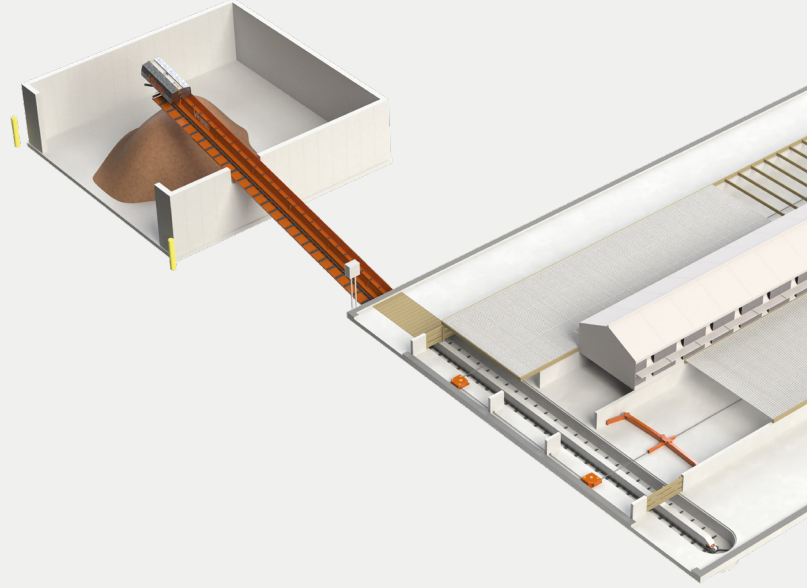

Chain gutter cleaner

For controlled and even flow of manure

The chain gutter cleaner is the best choice for feeding hydraulic piston pumps evenly. The shallow depth and simple design keep construction costs low. The chain gutter cleaner is recommended for all manure conditions except sand-bedded manure.

- ✓ Choose 16" or 18" (41 or 46 cm) gutter width using 7/8 logging style chain or pintle chain.
- ✓ The cleaner can be installed as a simple cross-gutter with a 180° wheel or may include corners to accommodate different layouts.
- ✓ The cleaner chain is driven by a **B-15/16 drive unit**, handling up to 700 ft of chain.