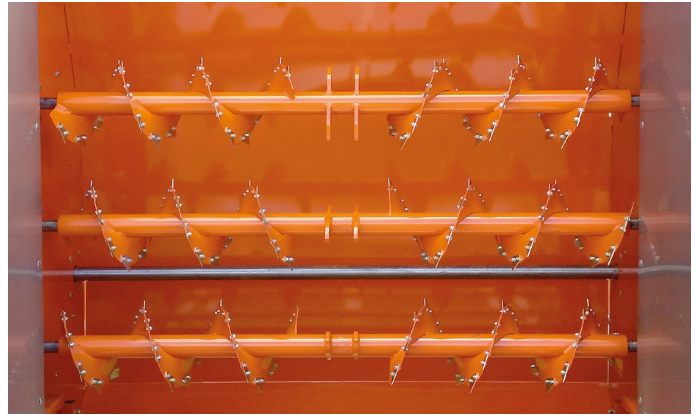

The best solution for feeding your herd from bunker silos or ag bags.

Features

Wall panels and floor are made of heavy gauge stainless steel to resist abrasion and corrosion.

Independent apron drive for better control of unloading.

Heavy-duty logging chains rated at 11,300 lb (5140 kg).

Paddles and chains move on UHMW slides to reduce friction.

Motor requirement: 5 HP (4 kW) / beater
3 HP (2 kW) / conveyor

A great asset in your automated feeding system!

Be precise and efficient in your feed preparation by adding one or more silage reserves into your automated feeding system.

An **automated control panel** comes with each Combox. This panel is in charge of stopping the conveyor when the motor of the 3 beaters works beyond the required capacity, in order to avoid mechanical breakage.

Heavy duty logging chains ride on UHMW slides and are covered to prevent material from getting in contact with the chains.

Flow regulation

Apron speed is controlled by a variable frequency drive (VFD) which regulates the unloading flow, ensuring precise quantity delivery.